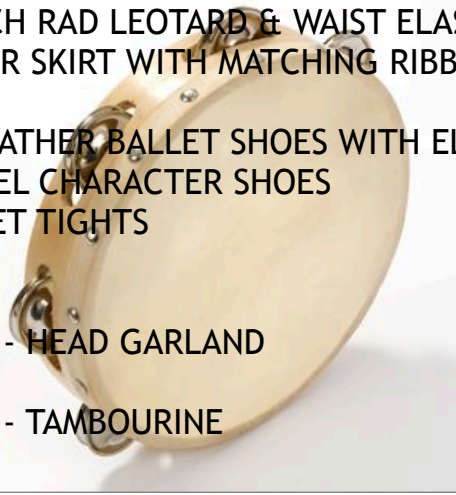

ROSA CANDY PINK BLOCH RAD LEOTARD & WAIST ELASTIC
BLACK CHARACTER SKIRT WITH PASTEL RIBBONS

PINK DANSOFT LEATHER BALLET SHOES WITH ELASTIC
BLACK LOW HEEL CHARACTER SHOES
FLESH PINK BALLET TIGHTS

PROPS - GRADE 1 - LONG RIBBON ON STICK & WATERING CAN

GRADE 3
GRADE 4

ROSA BERRY BLOCH RAD LEOTARD & WAIST ELASTIC
BLACK CHARACTER SKIRT WITH MATCHING RIBBONS

PINK DANSOFT LEATHER BALLET SHOES WITH ELASTIC
BLACK CUBAN HEEL CHARACTER SHOES
FLESH PINK BALLET TIGHTS

PROPS - GRADE 3 - HEAD GARLAND

PROPS - GRADE 4 - TAMBOURINE

GRADE 5

ROSA TEAL BLOCH RAD LEOTARD & WAIST ELASTIC
BLACK CHARACTER SKIRT WITH MATCHING RIBBONS

PINK SPILT SOLE LEATHER BALLET SHOES WITH ELASTIC
BLACK CUBAN HEEL CHARACTER SHOES
FLESH PINK BALLET TIGHTS