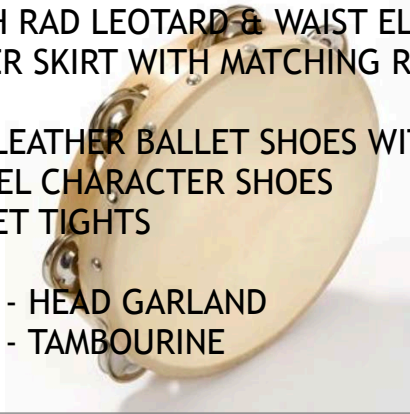

PINK LEATHER BALLET SHOES
 BALLET SOCKS or FLESH PINK TIGHTS TIGHTS

PROPS - POM POMS

GRADE 1
GRADE 2

ROSA CANDY PINK BLOCH RAD LEOTARD & WAIST ELASTIC
BLACK CHARACTER SKIRT WITH PASTEL RIBBONS

PINK DANSOFT LEATHER BALLET SHOES WITH ELASTIC
BLACK LOW HEEL CHARACTER SHOES
FLESH PINK BALLET TIGHTS

PROPS - GRADE 1 - LONG RIBBON ON STICK & WATERING CAN

GRADE 3
GRADE 4
GRADE 5

ROSA TEAL BLOCH RAD LEOTARD & WAIST ELASTIC
BLACK CHARACTER SKIRT WITH MATCHING RIBBONS

PINK SPLIT-SOLE LEATHER BALLET SHOES WITH ELASTIC
BLACK CUBAN HEEL CHARACTER SHOES
FLESH PINK BALLET TIGHTS

PROPS - GRADE 3 - HEAD GARLAND
PROPS - GRADE 4 - TAMBOURINE

INT FOUNDATION

INTERMEDIATE

BLACK OWN STYLE LEOTARD & WAIST ELASTIC (Class)
THIN STRAP CAMI LEOTARD (Exam)

PINK SPLIT SOLE LEATHER BALLET SHOES (Class)
PINK SATN DEMI-POINTE SHOES (Class & Exam)
PINK SATIN POINTE SHOES (Class & Exam)